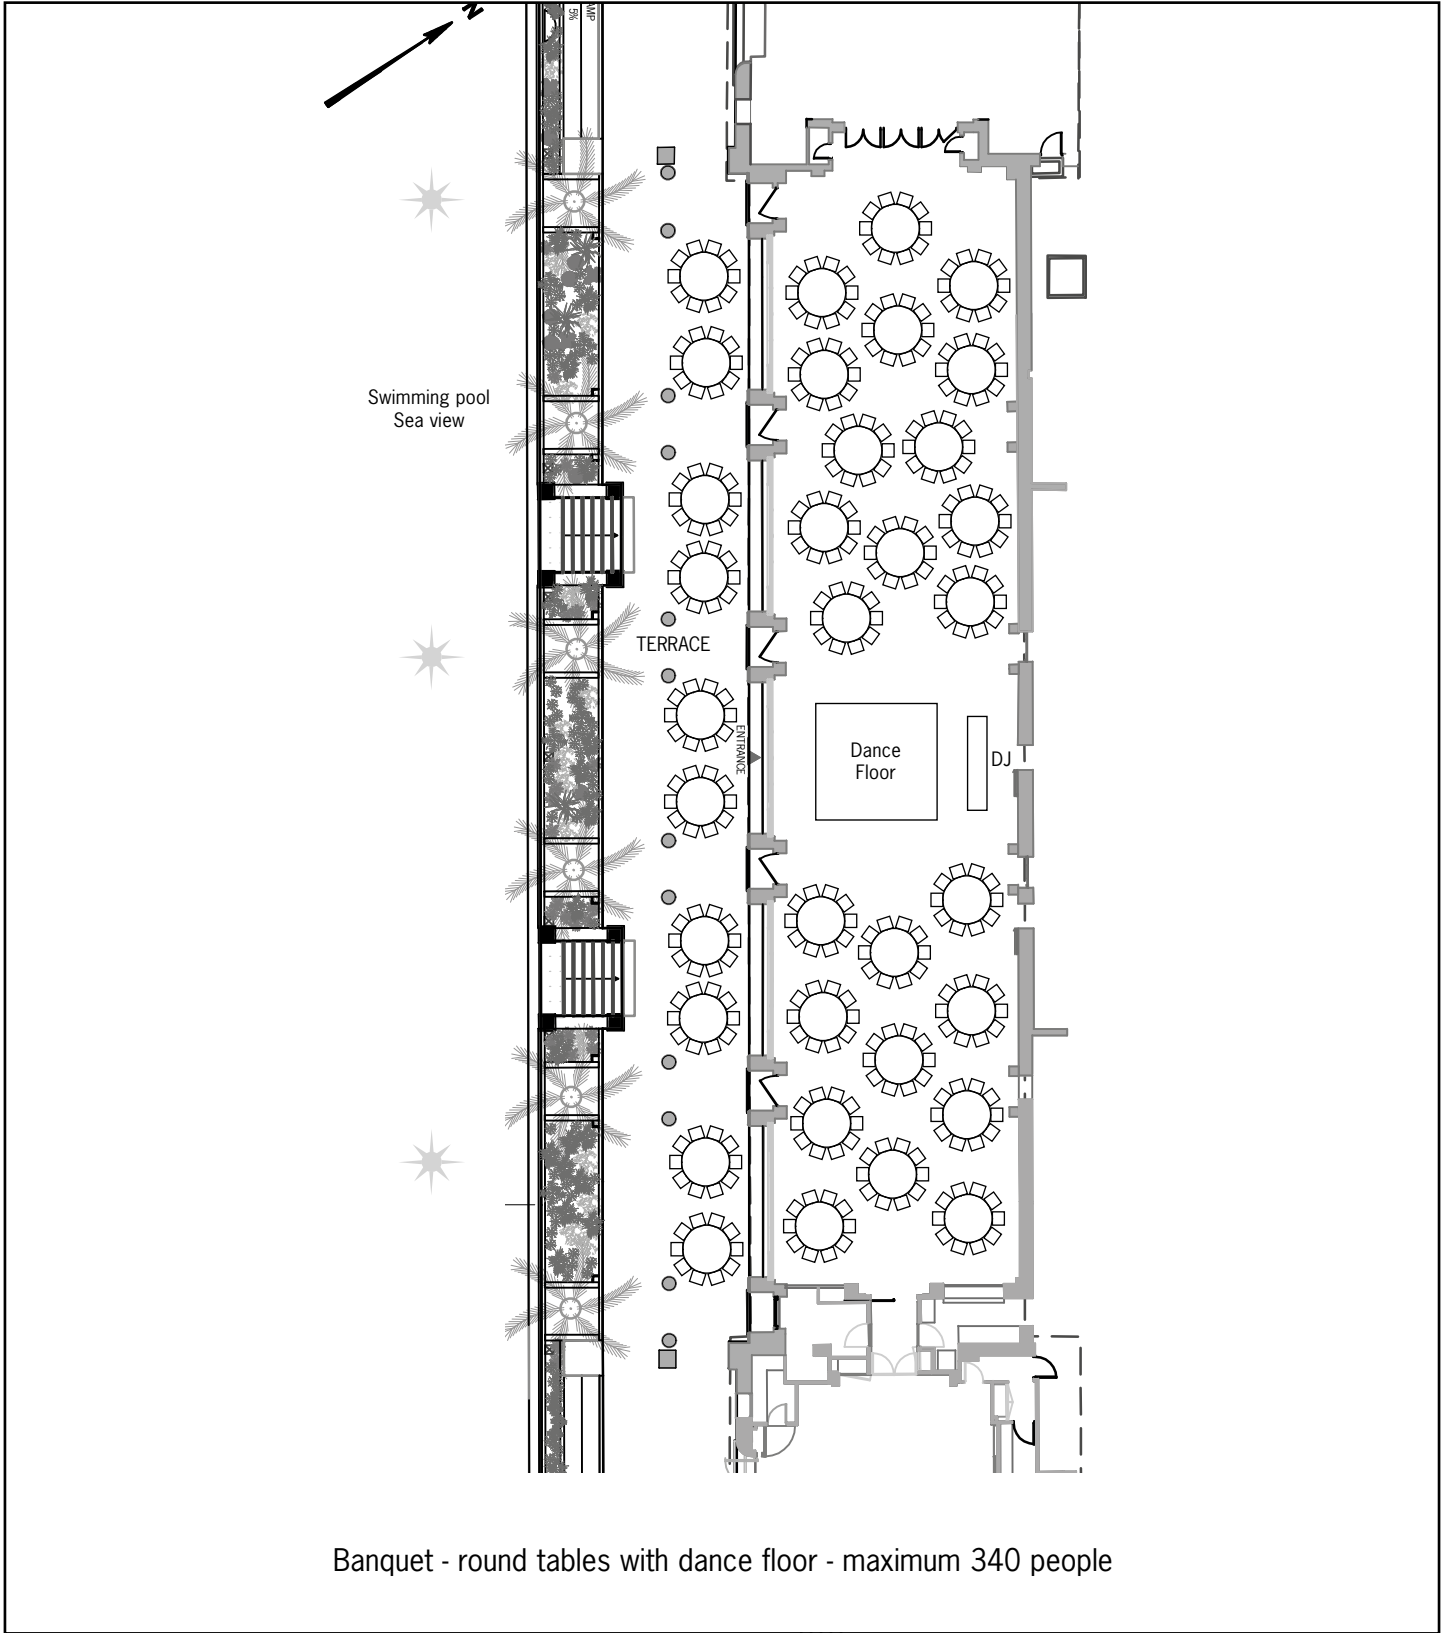

Le Deck and terrace

Swimming pool
Sea view

Legend

Level: ground floor
Orientation: south
Height to ceiling:
4.49 et 4.72 m / 14.7 and 15.5 ft

Le Deck area: 433 sq m / 4,660.8 sq ft
Terrace area: 267 sq m / 2,874 sq ft
Total area: 700 sq m / 7,534.7 sq ft
Pool terrace area: 1540 sq m / 16,576 sq ft

Scale: 1/300

- 220v wall sockets
- 220v secure wall sockets
- internet sockets
- daylight

	Board	Cabaret	Classroom	Theatre
LE DECK	-	224	-	300

	U-shape	Hollow Square	Banquet	Cocktail
LE DECK	-	-	400	600

Le Deck and terrace

Scale : 1/300

Banquet - round tables - maximum 310 people

Le Deck and terrace

Scale : 1/300

Le Deck and terrace

Scale : 1/300