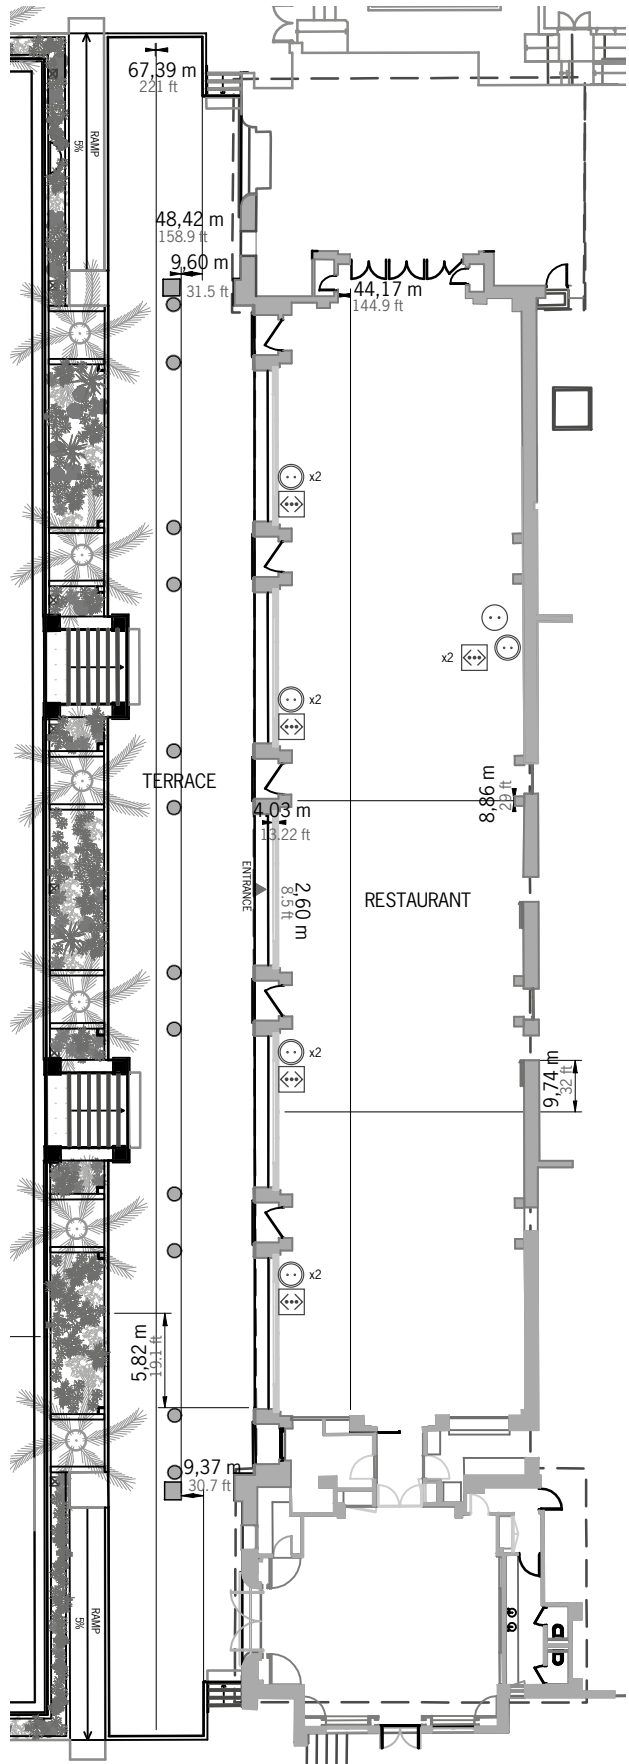

Le Deck and terrace

Swimming pool
Sea view

Legend

Level: ground floor
Orientation: south
Height to ceiling:
4.49 et 4.72 m / 14.7 and 15.5 ft

Le Deck area: 433 sq m / 4,660.8 sq ft
Terrace area: 267 sq m / 2,874 sq ft
Total area: 700 sq m / 7,534.7 sq ft
Pool terrace area: 1540 sq m / 16,576 sq ft

Scale: 1/300

- 220v wall sockets
- 220v secure wall sockets
- internet sockets
- daylight

	Board	Cabaret	Classroom	Theatre
LE DECK	-	224	-	300

	U-shape	Hollow Square	Banquet	Cocktail
LE DECK	-	-	400	600

Le Deck and terrace

Scale : 1/300

Banquet - round tables - maximum 310 people

Le Deck and terrace

Scale : 1/300

Le Deck and terrace

Scale : 1/300