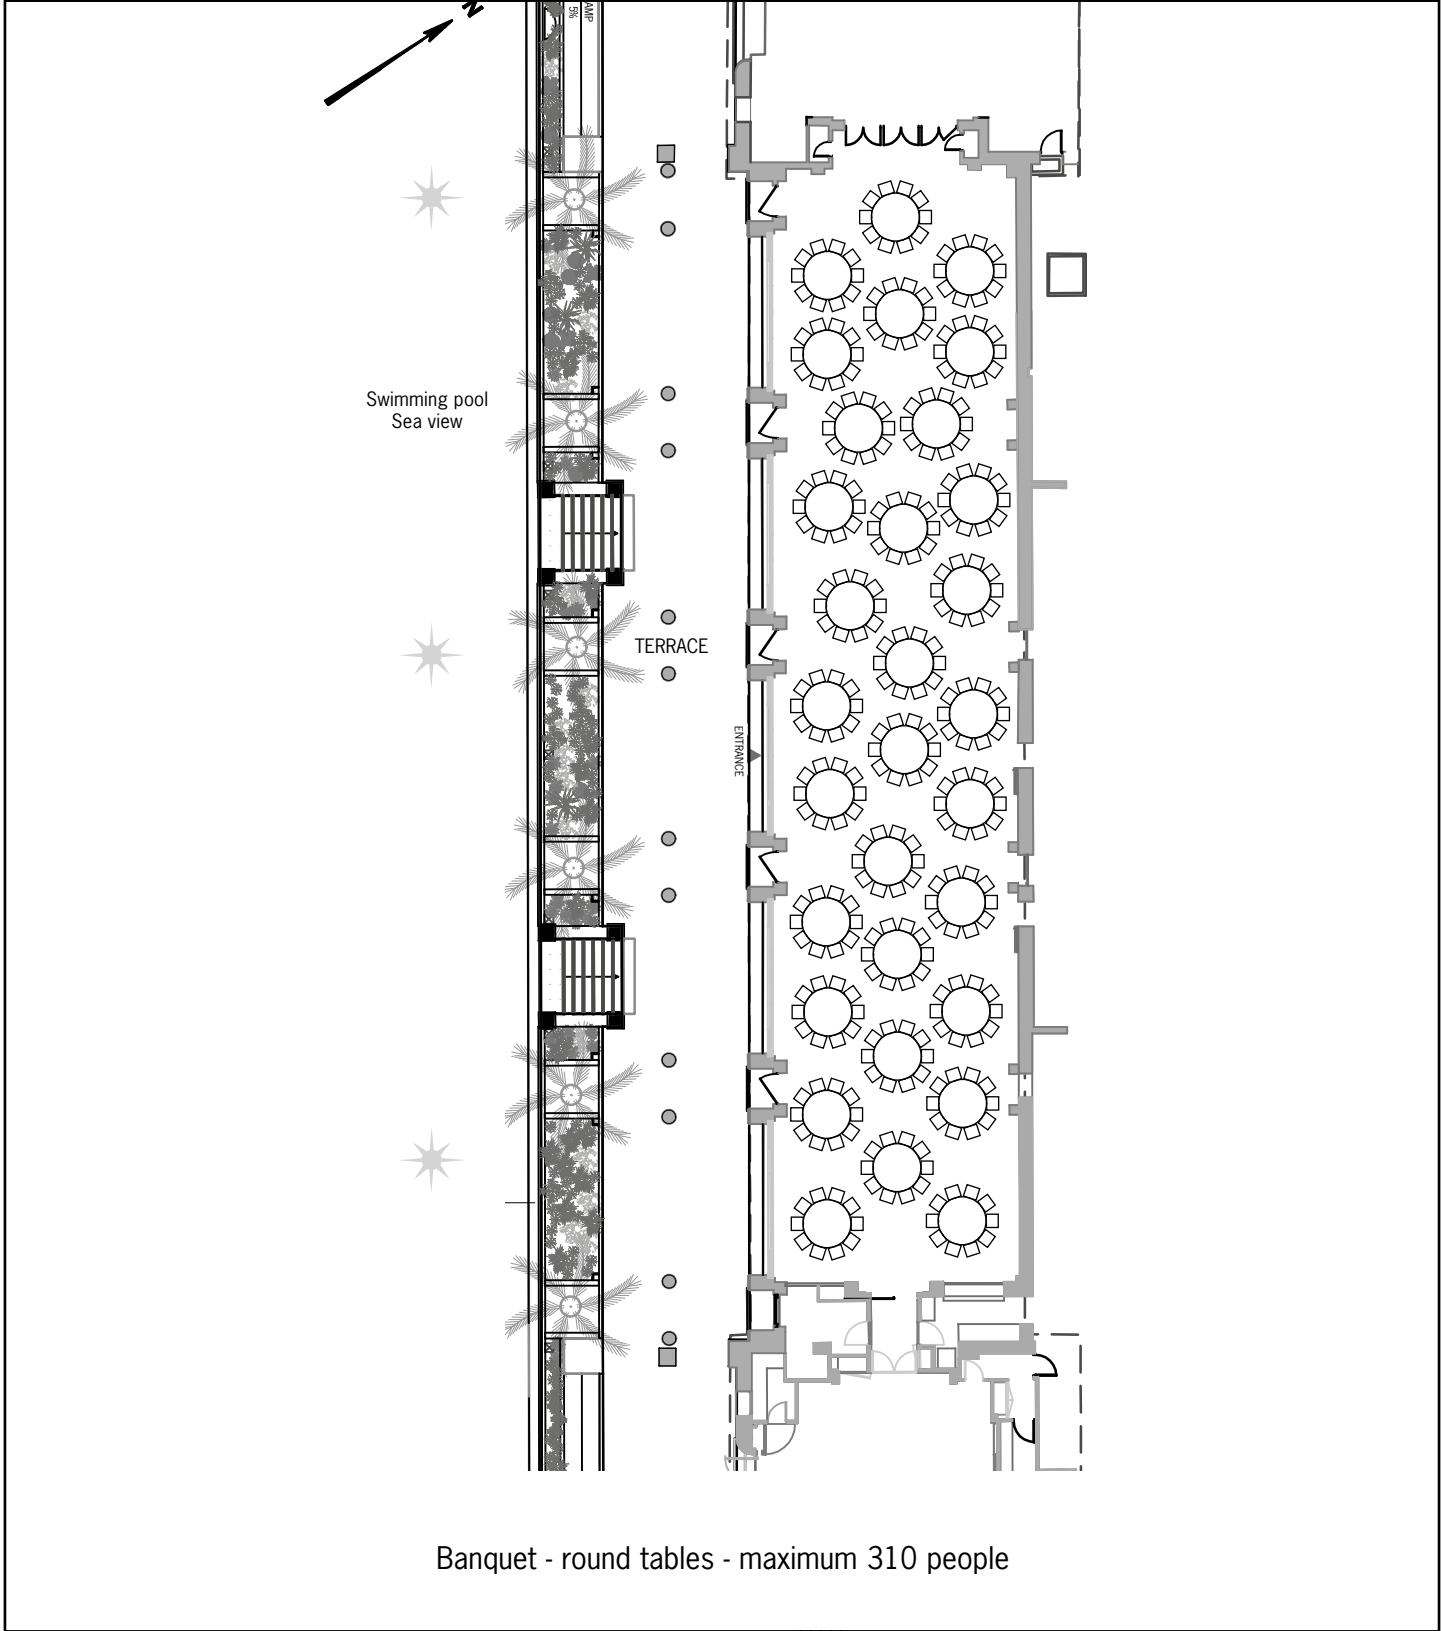

Le Deck and terrace

Swimming pool
Sea view

Legend

Level: ground floor
Orientation: south
Height to ceiling:
4.49 et 4.72 m / 14.7 and 15.5 ft

Le Deck area: 433 sq m / 4,660.8 sq ft
Terrace area: 267 sq m / 2,874 sq ft
Total area: 700 sq m / 7,534.7 sq ft
Pool terrace area: 1540 sq m / 16,576 sq ft

Scale: 1/300

- 220v wall sockets
- 220v secure wall sockets
- internet sockets
- daylight

	Board	Cabaret	Classroom	Theatre
LE DECK	-	224	-	300

	U-shape	Hollow Square	Banquet	Cocktail
LE DECK	-	-	400	600

Le Deck and terrace

Scale : 1/300

Banquet - round tables - maximum 310 people

Le Deck and terrace

Scale : 1/300

Le Deck and terrace

Scale : 1/300