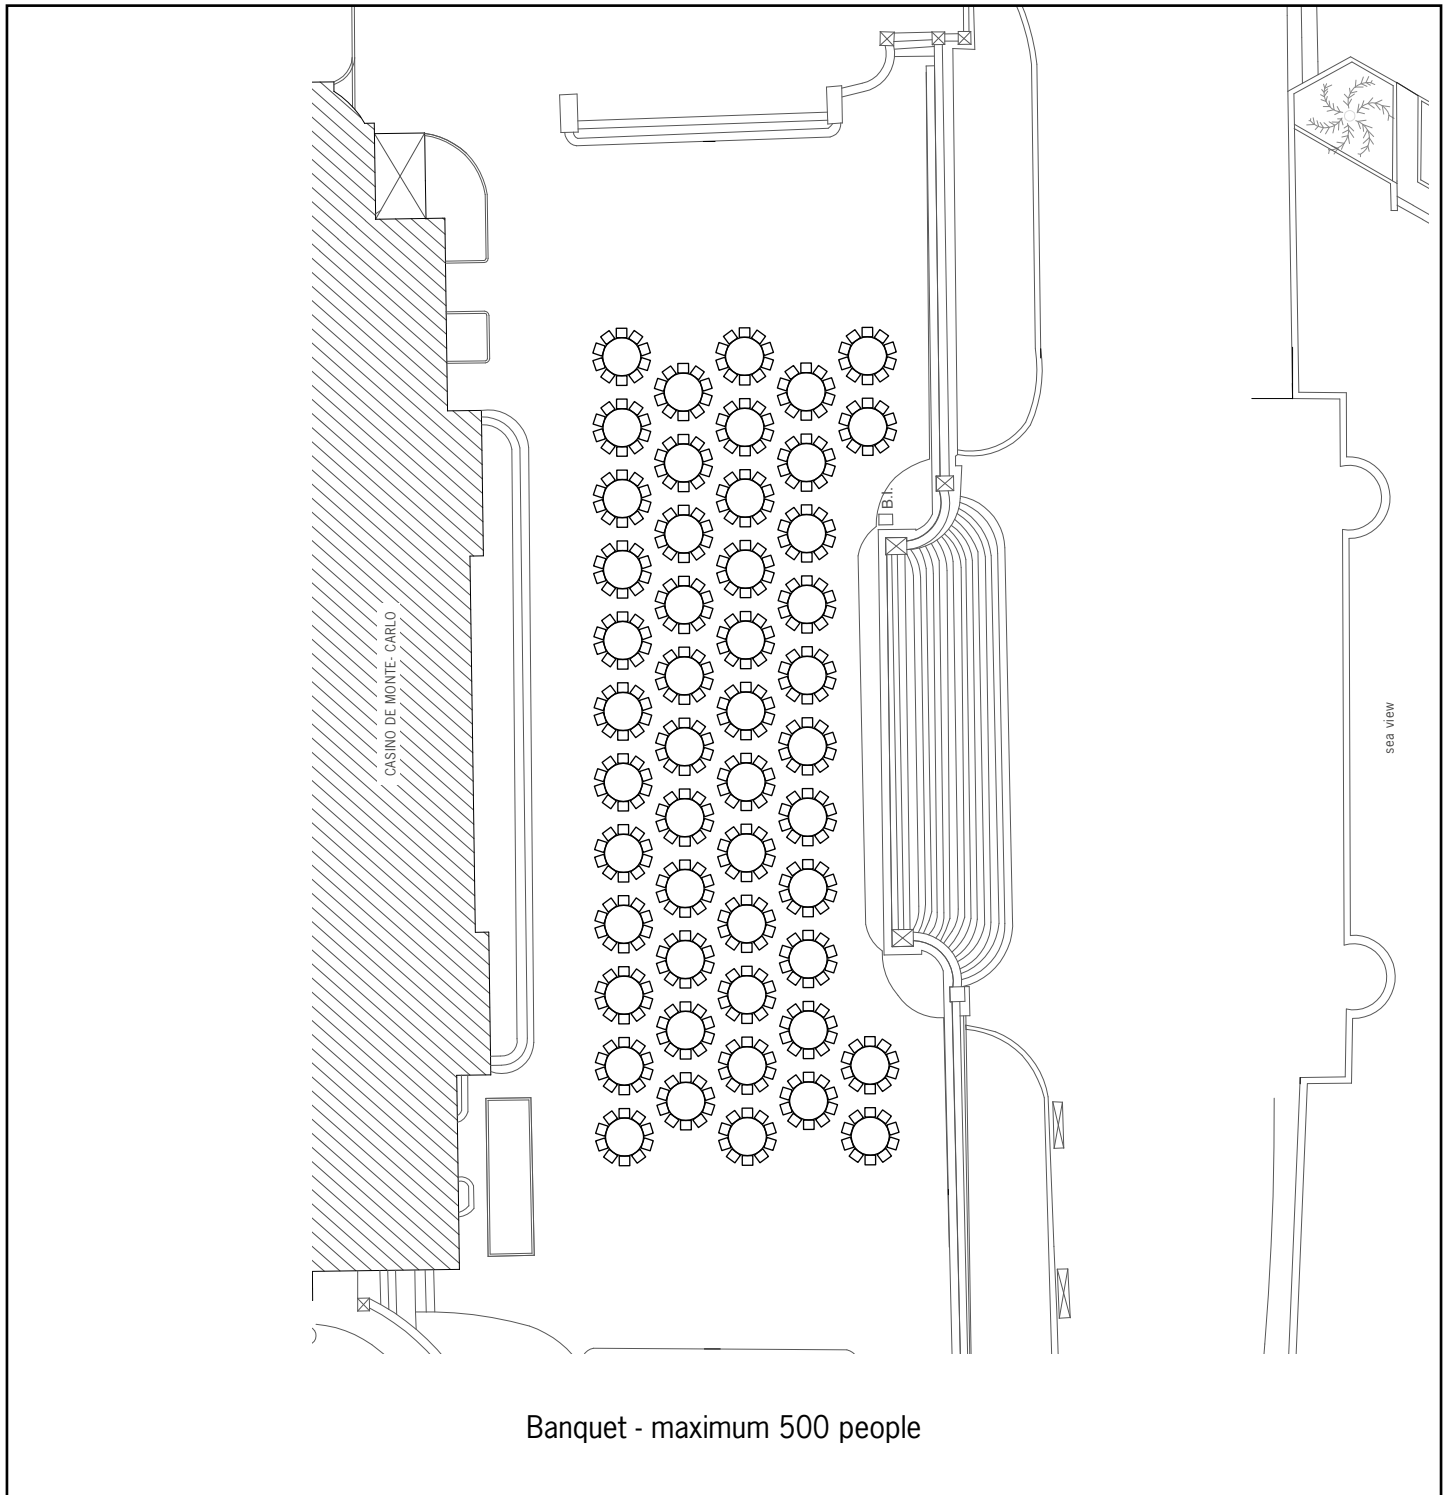

# Terrasses du Casino

**Legend**

- fire hydrant
- water supply
- sewage disposal
- power supply
- fire access

Level : garden level  
Total area : 883 sq m / 3,505 sq ft

Scale : 1/325

Board	Cabaret	Classroom	Theatre
-	-	-	-
U-shape	Hollow Square	Banquet	Cocktail
-	-	500	1000

Scale : 1/325

For technical information, please refer to general floorplan (without set-up)