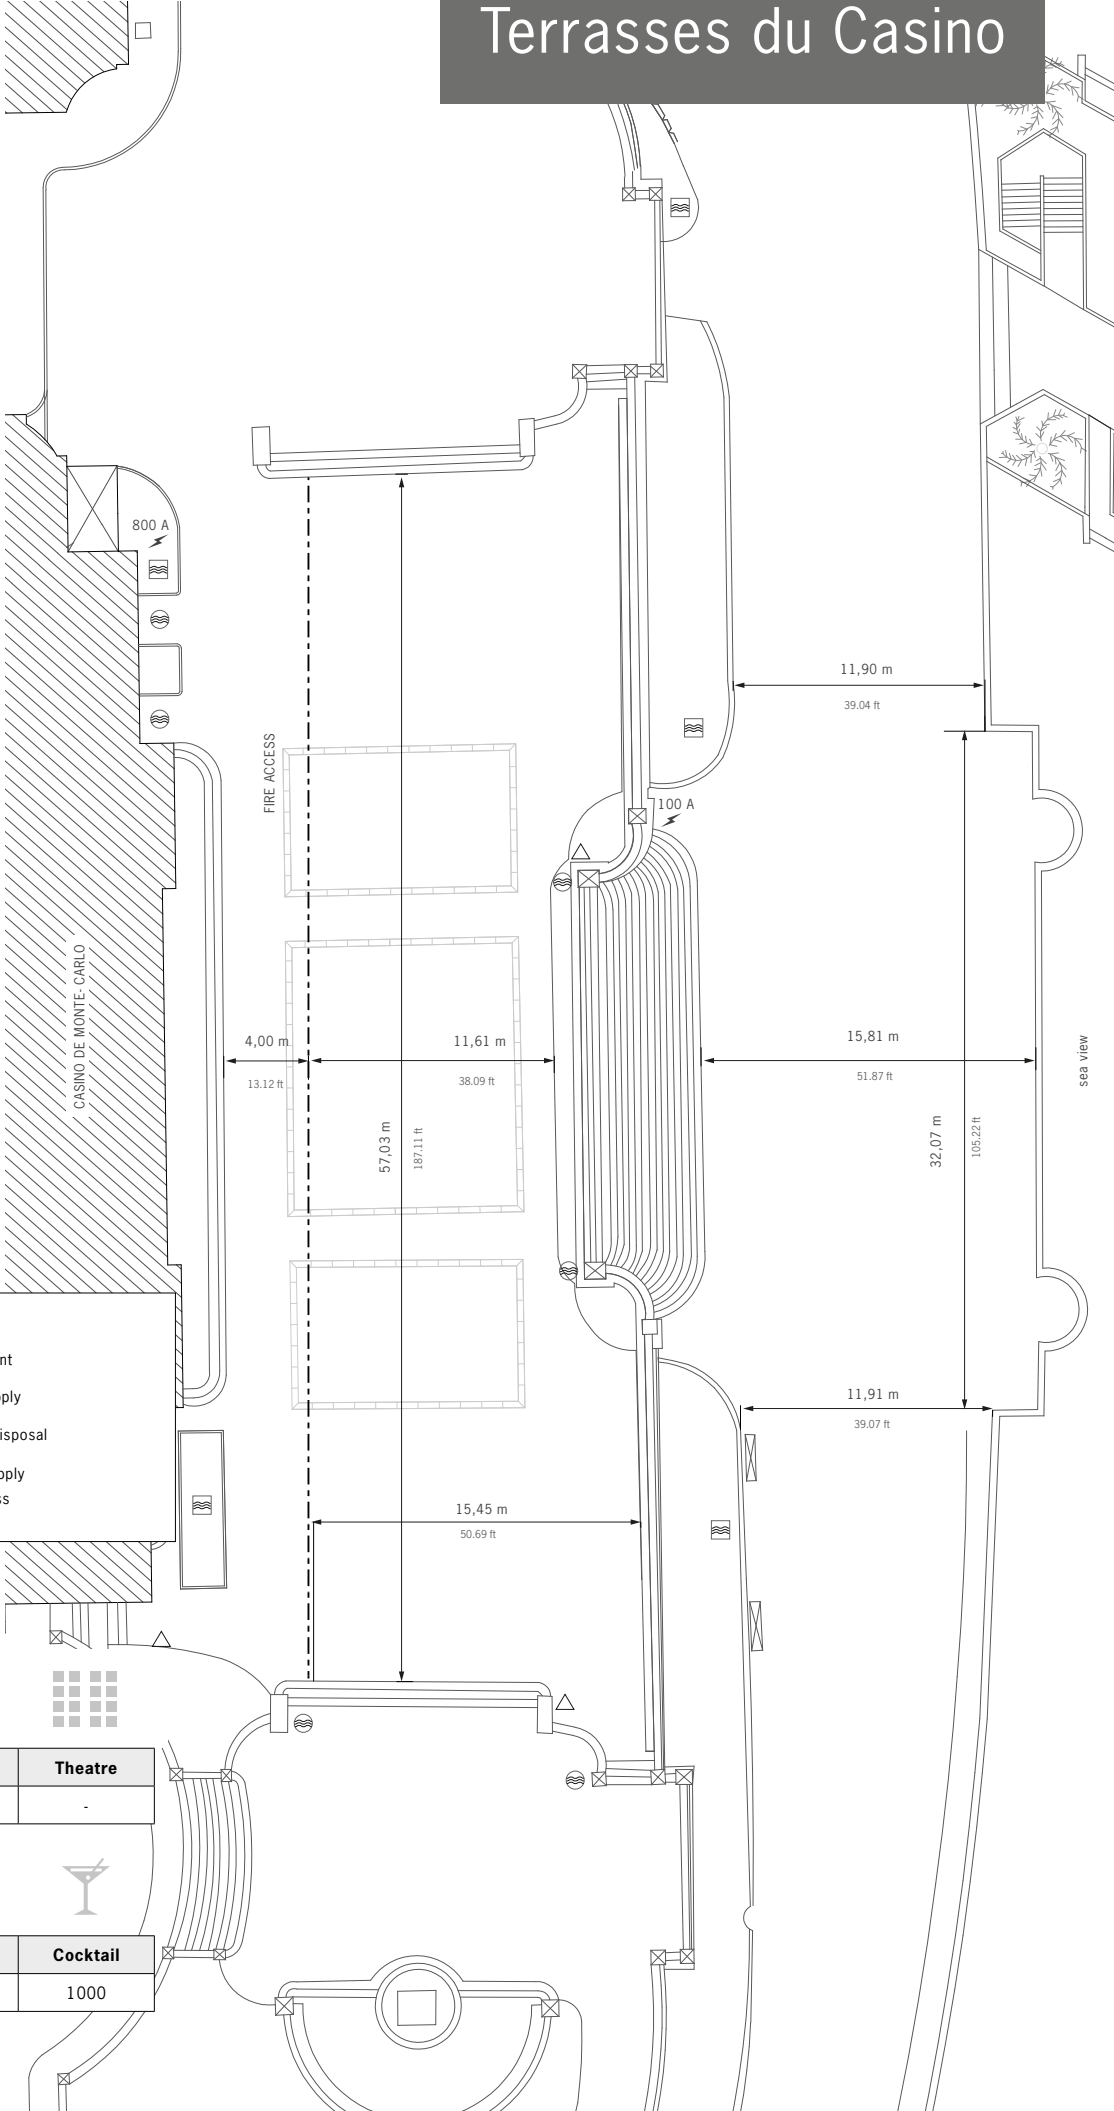

# Terrasses du Casino

**Legend**

- fire hydrant
- water supply
- sewage disposal
- power supply
- fire access

Level : garden level  
Total area : 883 sq m / 3,505 sq ft

Scale : 1/325

Board	Cabaret	Classroom	Theatre
-	-	-	-
U-shape	Hollow Square	Banquet	Cocktail
-	-	500	1000

Scale : 1/325

For technical information, please refer to general floorplan (without set-up)